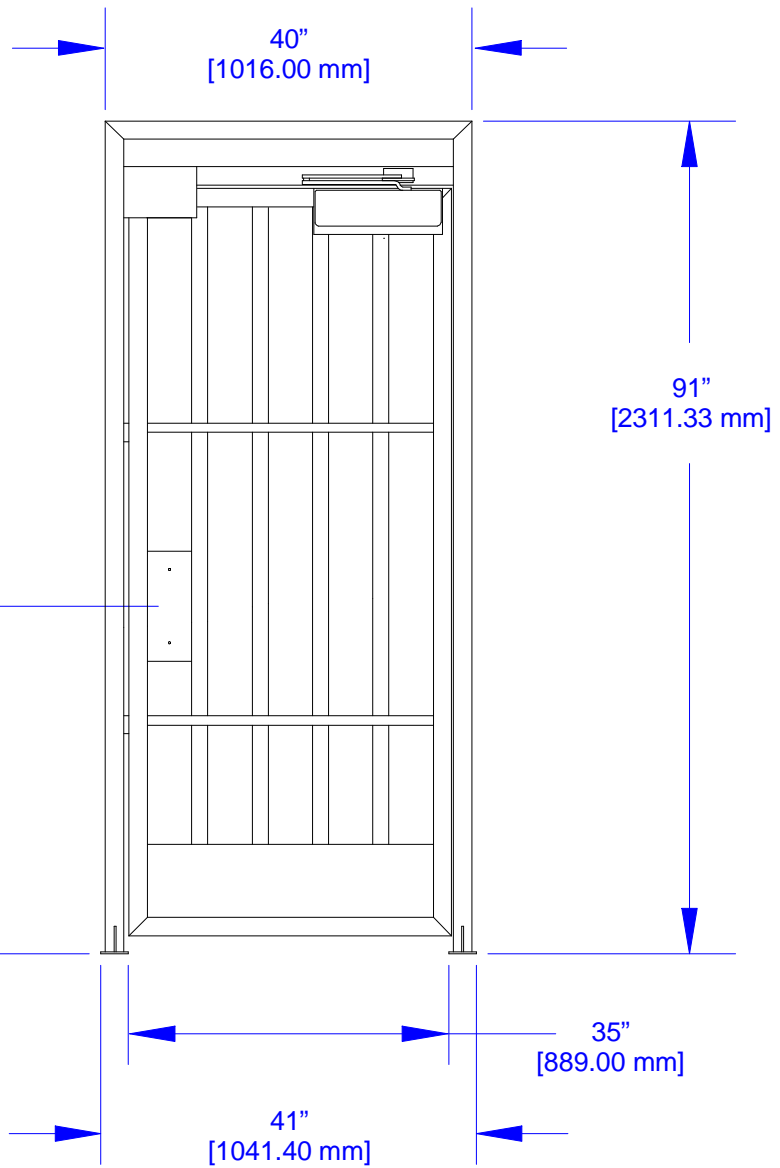

MSG

ALVARADO MFG CO

SWING DIRECTION
RIGHT HAND SHOWN

12"
[304.80 mm]

PLAN VIEW

ELEVATION VIEW

MSGX

ALVARADO MFG CO

SWING DIRECTION
RIGHT HAND SHOWN

12"
[304.80 mm]

PLAN VIEW

ELEVATION VIEW