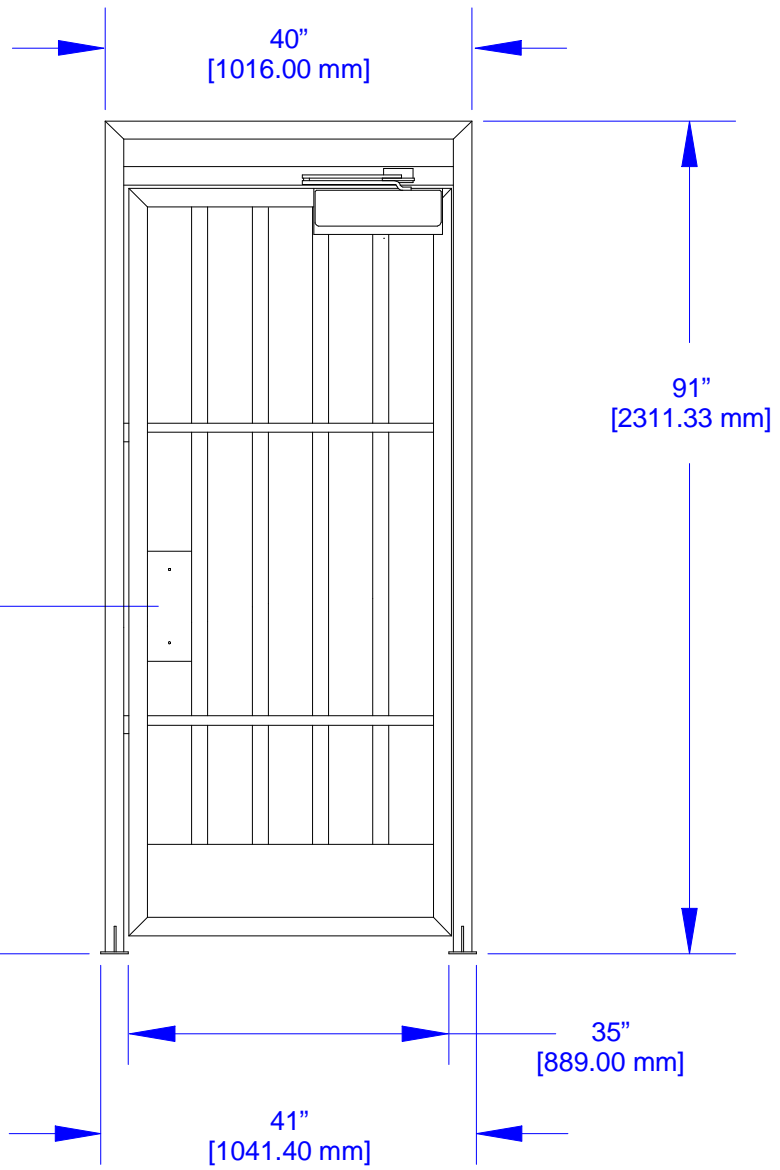

MSG

ALVARADO MFG CO

SWING DIRECTION
RIGHT HAND SHOWN

12"
[304.80 mm]

PLAN VIEW

ELEVATION VIEW

MSGX

ALVARADO MFG CO

SWING DIRECTION
RIGHT HAND SHOWN

12"
[304.80 mm]

PLAN VIEW

ELEVATION VIEW