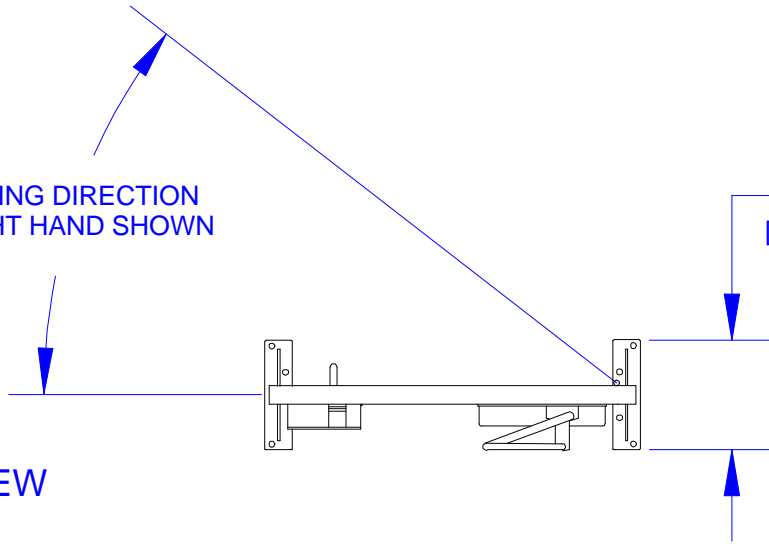

MSG

ALVARADO MFG CO

SWING DIRECTION
RIGHT HAND SHOWN

12"
[304.80 mm]

PLAN VIEW

ELEVATION VIEW

MSGX

ALVARADO MFG CO

SWING DIRECTION
RIGHT HAND SHOWN

12"
[304.80 mm]

PLAN VIEW

ELEVATION VIEW