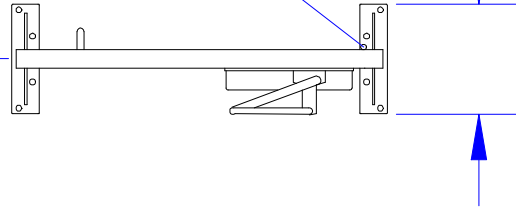

MSG

ALVARADO MFG CO

SWING DIRECTION
RIGHT HAND SHOWN

12"
[304.80 mm]

PLAN VIEW

ELEVATION VIEW

MSGX

ALVARADO MFG CO

SWING DIRECTION
RIGHT HAND SHOWN

12"
[304.80 mm]

PLAN VIEW

ELEVATION VIEW