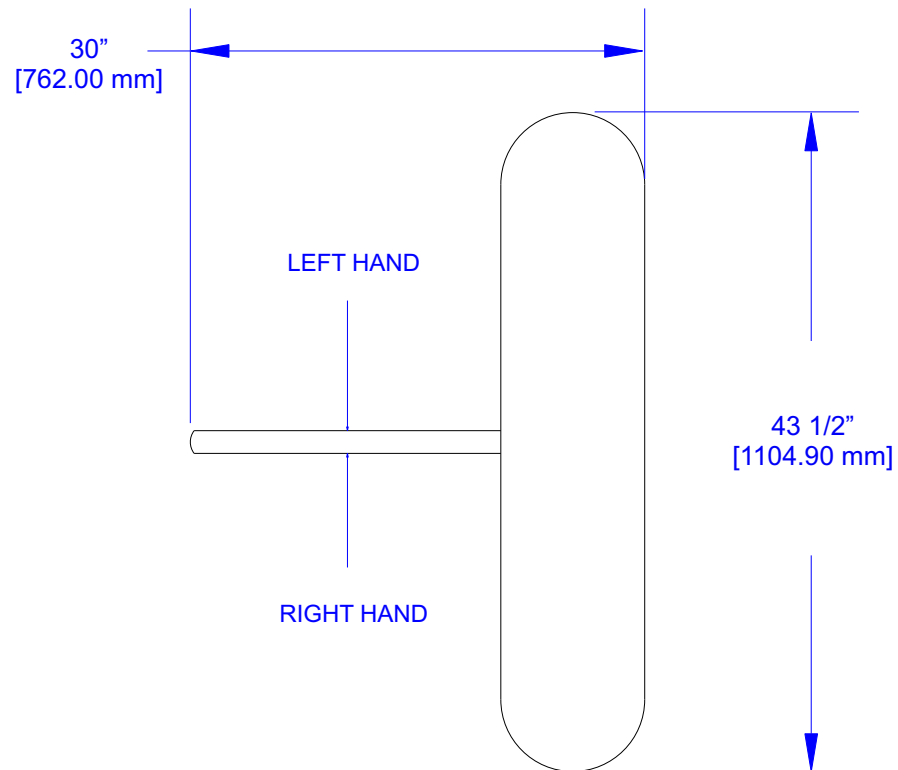

# EDC/EDCX Bullnose Standard

ALVARADO MFG CO

# EDC/EDCX Bullnose Extended

ALVARADO MFG CO

**LEGEND**

- |  | <u>"A"</u>            | <u>"B"</u>            |
|--|-----------------------|-----------------------|
| 1) EDC/EDCX Bullnose Standard Model  | 36.5"<br>[927.10 mm]  | 18.25"<br>[463.55 mm] |
| 2) EDC/EDCX Bullnose Extended Model & EDC-EK   | 43.5"<br>[1104.90 mm] | 21.75"<br>[552.45 mm] |
| 3)  = Anchoring Locations       |                       |                       |
| 4)  = Conduit Opening Locations |                       |                       |