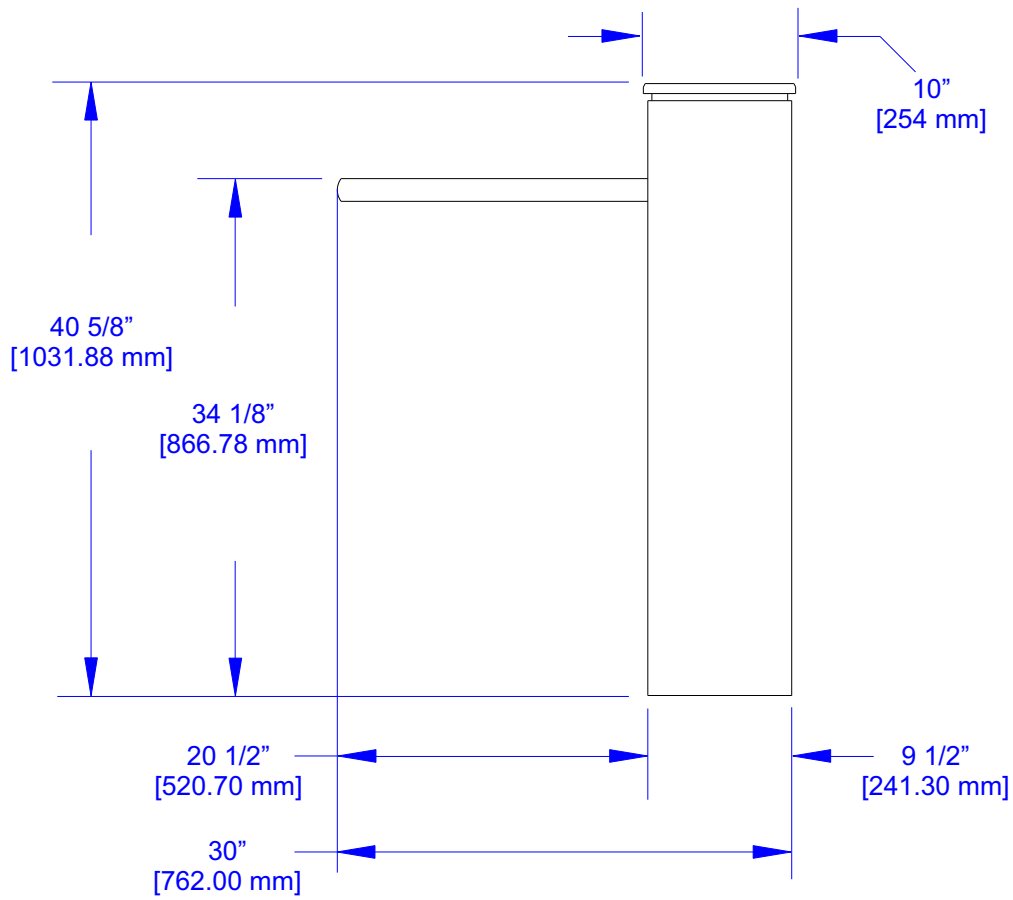

# EDC/EDCX Bullnose Standard

ALVARADO MFG CO

# EDC/EDCX Bullnose Extended

ALVARADO MFG CO

**LEGEND**

- |  | <u>"A"</u>            | <u>"B"</u>            |
|--|-----------------------|-----------------------|
| 1) EDC/EDCX Bullnose Standard Model  | 36.5"<br>[927.10 mm]  | 18.25"<br>[463.55 mm] |
| 2) EDC/EDCX Bullnose Extended Model & EDC-EK   | 43.5"<br>[1104.90 mm] | 21.75"<br>[552.45 mm] |
| 3)  = Anchoring Locations       |                       |                       |
| 4)  = Conduit Opening Locations |                       |                       |