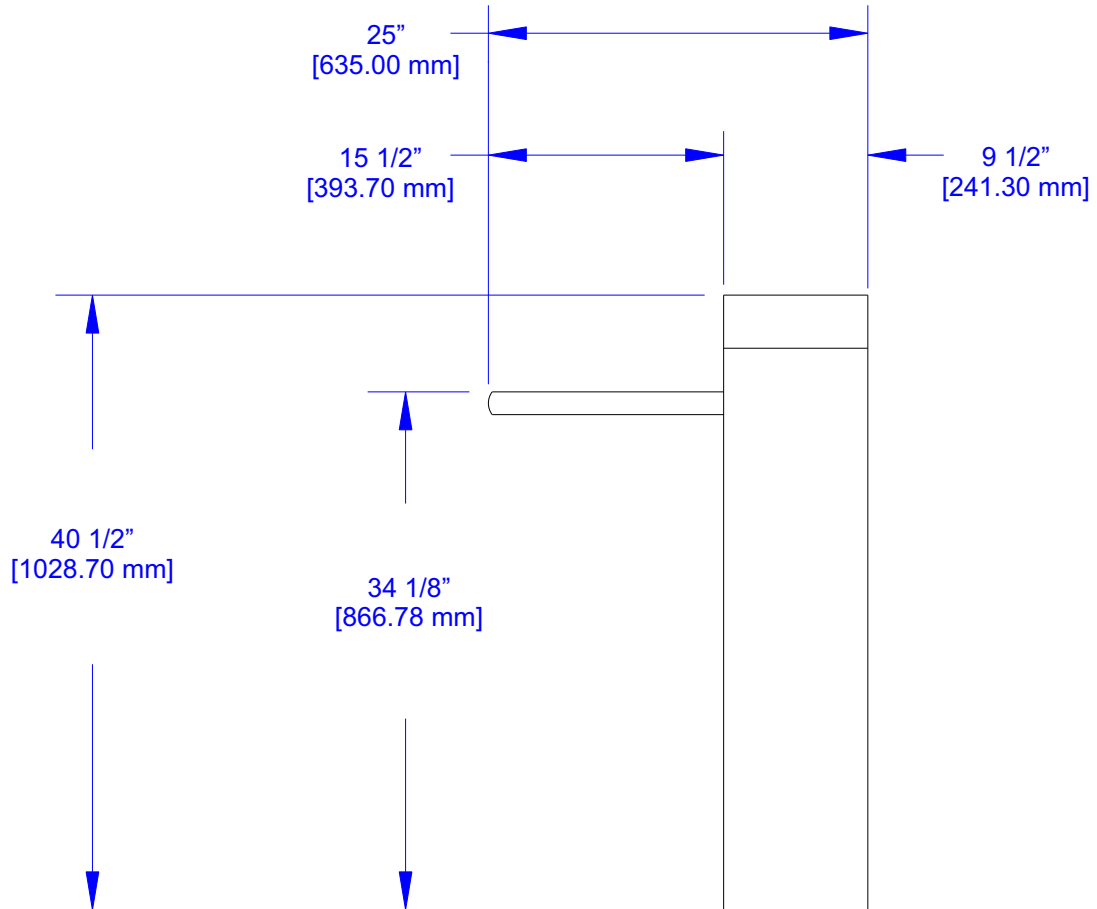

# EDC/EDCX Bullnose Standard

ALVARADO MFG CO

# EDC/EDCX Bullnose Extended

ALVARADO MFG CO

**LEGEND**

- |  | <u>"A"</u>            | <u>"B"</u>            |
|--|-----------------------|-----------------------|
| 1) EDC/EDCX Bullnose Standard Model  | 36.5"<br>[927.10 mm]  | 18.25"<br>[463.55 mm] |
| 2) EDC/EDCX Bullnose Extended Model & EDC-EK   | 43.5"<br>[1104.90 mm] | 21.75"<br>[552.45 mm] |
| 3)  = Anchoring Locations       |                       |                       |
| 4)  = Conduit Opening Locations |                       |                       |