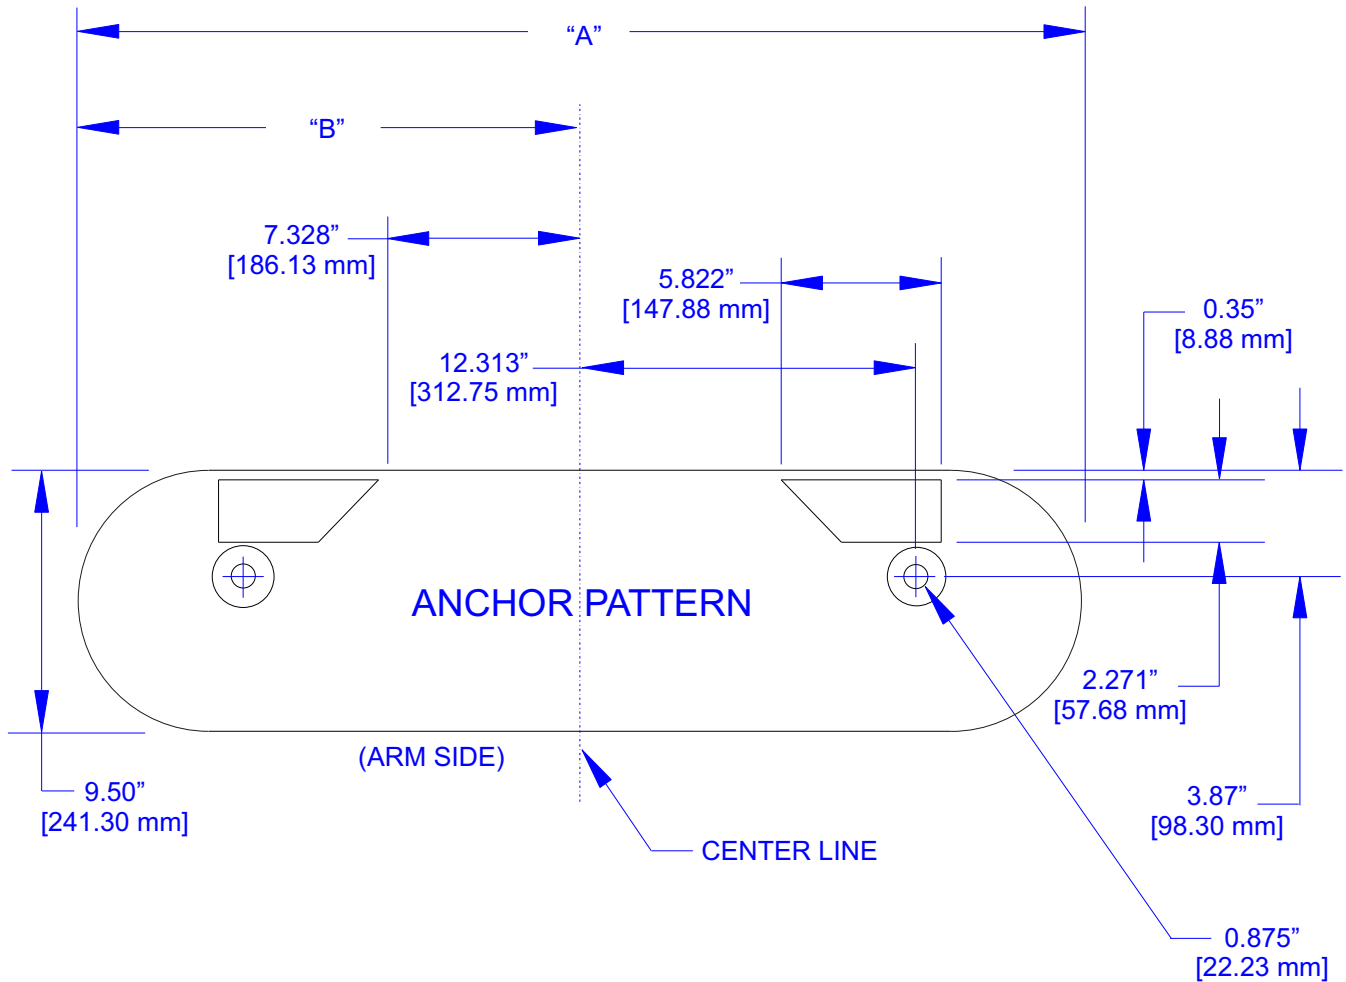

# EDC/EDCX Bullnose Standard

ALVARADO MFG CO

# EDC/EDCX Bullnose Extended

ALVARADO MFG CO

**LEGEND**

- |  | <u>"A"</u>            | <u>"B"</u>            |
|--|-----------------------|-----------------------|
| 1) EDC/EDCX Bullnose Standard Model  | 36.5"<br>[927.10 mm]  | 18.25"<br>[463.55 mm] |
| 2) EDC/EDCX Bullnose Extended Model & EDC-EK   | 43.5"<br>[1104.90 mm] | 21.75"<br>[552.45 mm] |
| 3)  = Anchoring Locations       |                       |                       |
| 4)  = Conduit Opening Locations |                       |                       |