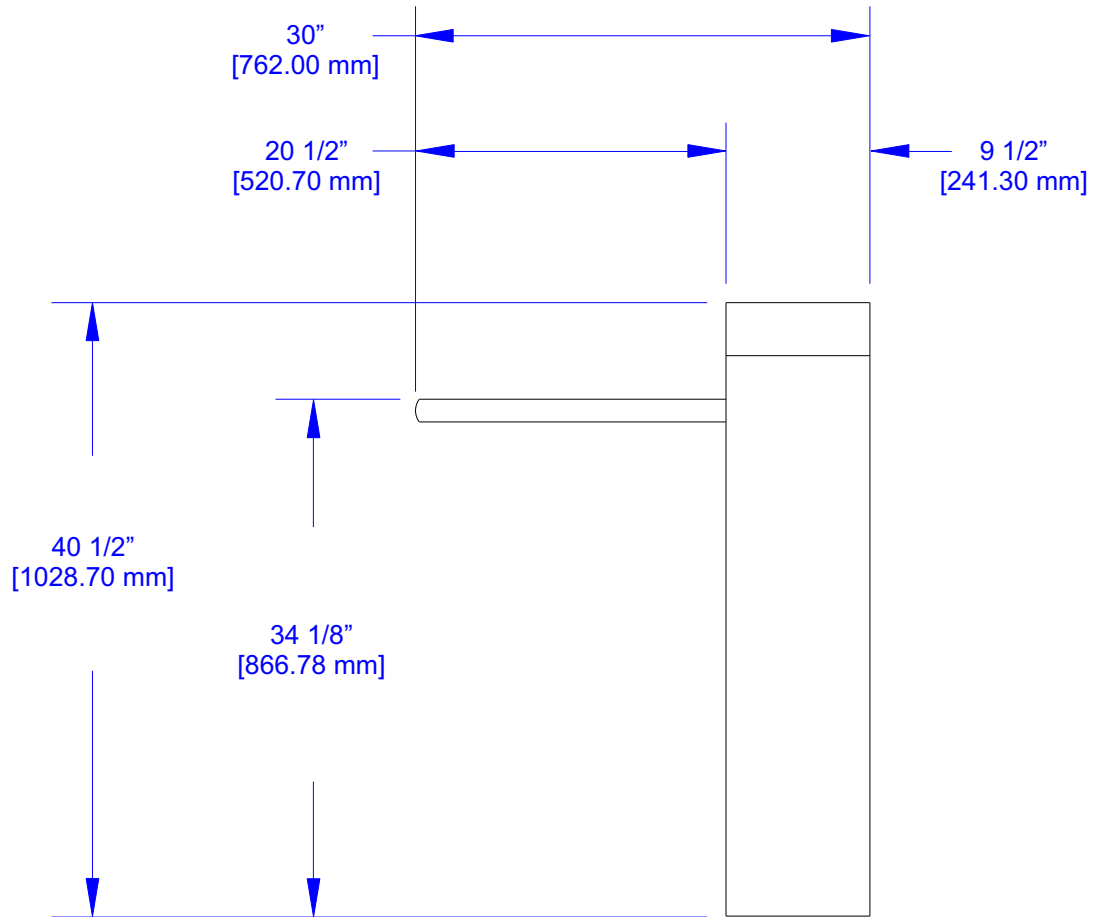

# EDC/EDCX Bullnose Standard

ALVARADO MFG CO

# EDC/EDCX Bullnose Extended

ALVARADO MFG CO

**LEGEND**

- |  | <u>"A"</u>            | <u>"B"</u>            |
|--|-----------------------|-----------------------|
| 1) EDC/EDCX Bullnose Standard Model  | 36.5"<br>[927.10 mm]  | 18.25"<br>[463.55 mm] |
| 2) EDC/EDCX Bullnose Extended Model & EDC-EK   | 43.5"<br>[1104.90 mm] | 21.75"<br>[552.45 mm] |
| 3)  = Anchoring Locations       |                       |                       |
| 4)  = Conduit Opening Locations |                       |                       |