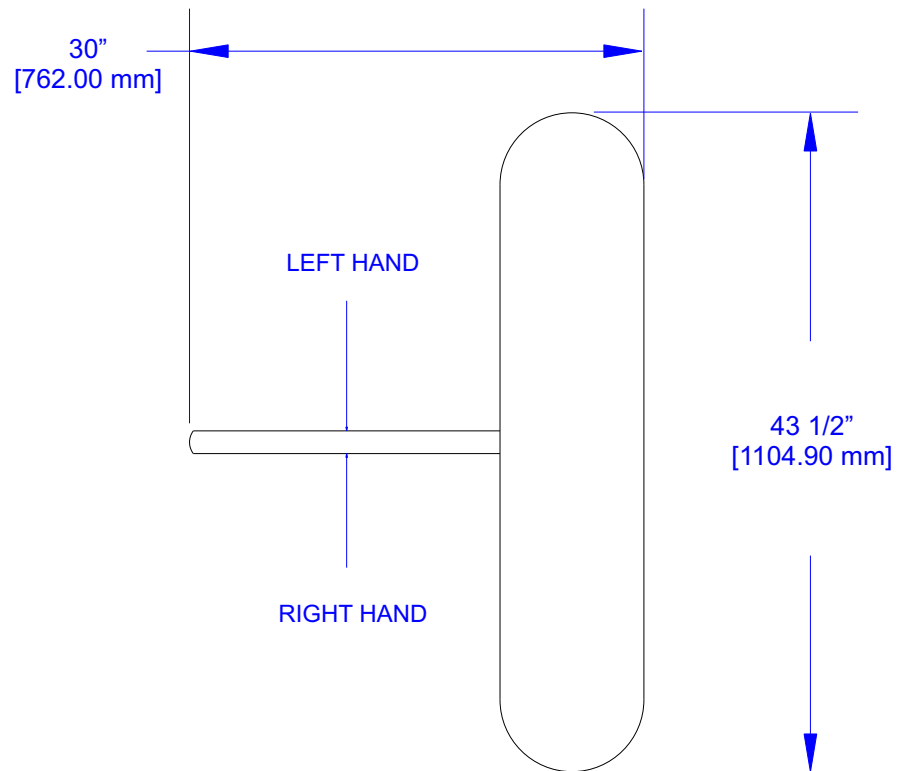

# EDC/EDCX Bullnose Standard

ALVARADO MFG CO

# EDC/EDCX Bullnose Extended

ALVARADO MFG CO

**LEGEND**

- |  | <u>"A"</u>            | <u>"B"</u>            |
|--|-----------------------|-----------------------|
| 1) EDC/EDCX Bullnose Standard Model  | 36.5"<br>[927.10 mm]  | 18.25"<br>[463.55 mm] |
| 2) EDC/EDCX Bullnose Extended Model & EDC-EK   | 43.5"<br>[1104.90 mm] | 21.75"<br>[552.45 mm] |
| 3)  = Anchoring Locations       |                       |                       |
| 4)  = Conduit Opening Locations |                       |                       |