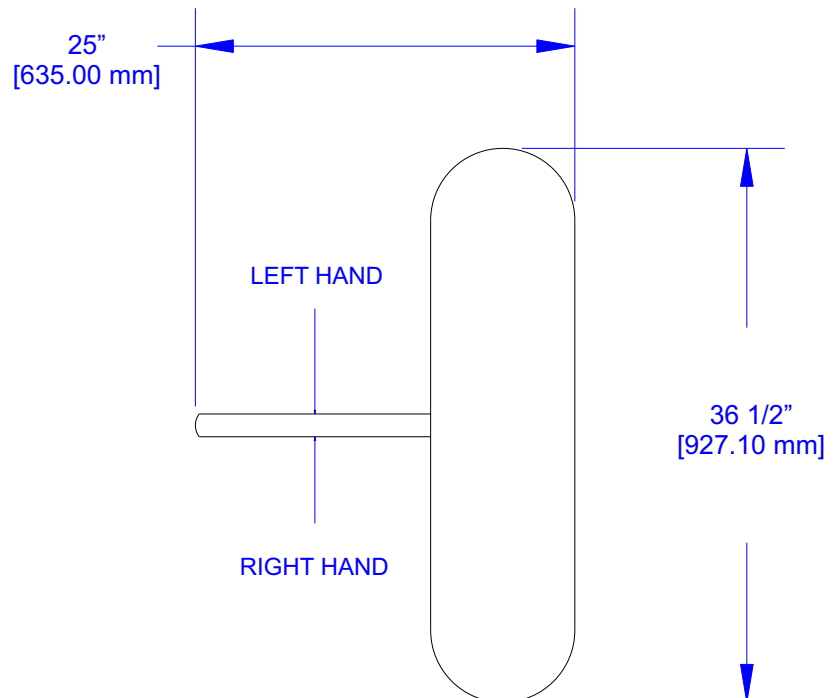

# EDC/EDCX Bullnose Standard

ALVARADO MFG CO

# EDC/EDCX Bullnose Extended

ALVARADO MFG CO

**LEGEND**

- |  | <u>"A"</u>            | <u>"B"</u>            |
|--|-----------------------|-----------------------|
| 1) EDC/EDCX Bullnose Standard Model  | 36.5"<br>[927.10 mm]  | 18.25"<br>[463.55 mm] |
| 2) EDC/EDCX Bullnose Extended Model & EDC-EK   | 43.5"<br>[1104.90 mm] | 21.75"<br>[552.45 mm] |
| 3)  = Anchoring Locations       |                       |                       |
| 4)  = Conduit Opening Locations |                       |                       |