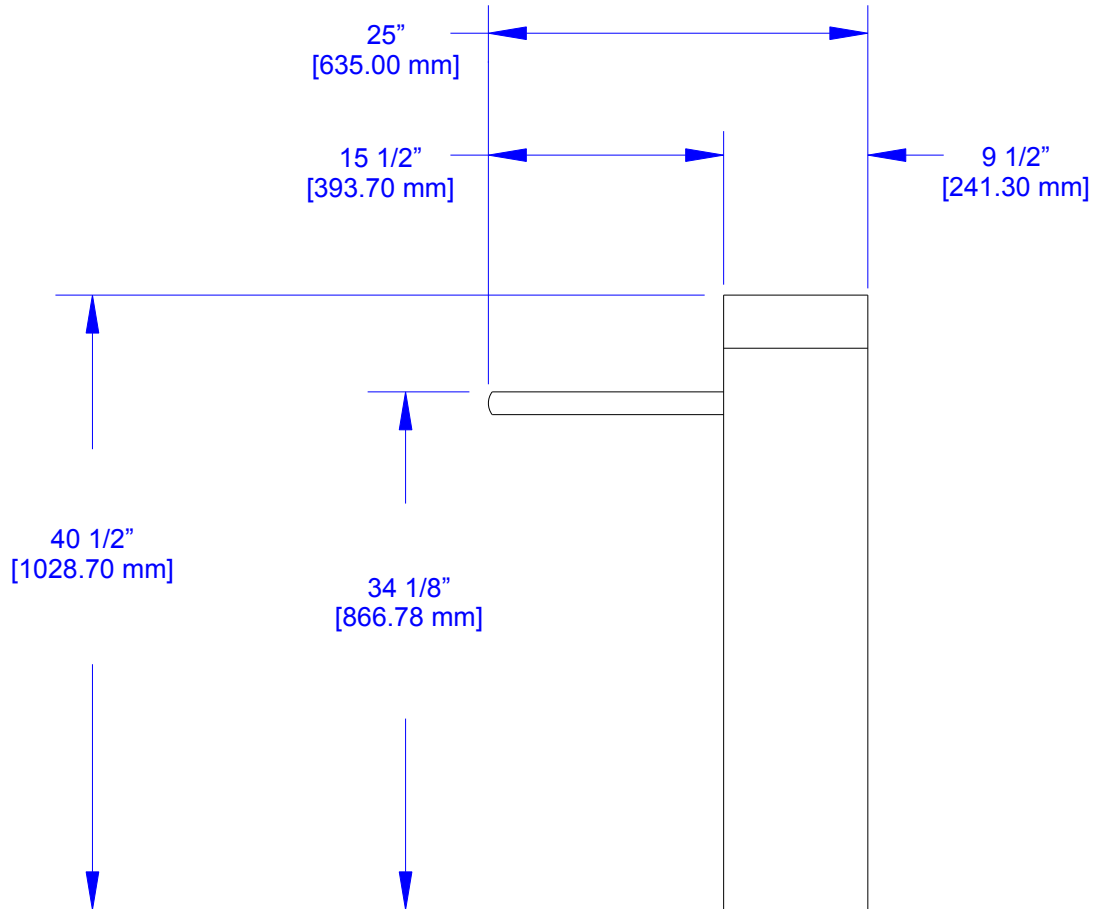

EDC/EDCX Standard

ALVARADO MFG CO

LEGEND

- | | <u>"A"</u> | <u>"B"</u> |
|--|-------------------|-------------------|
| 1) EDC/EDCX Standard Model | 27.0" [685.80 mm] | 13.5" [342.90 mm] |
| 2) EDC/EDCX Extended Model | 34.0" [863.60 mm] | 17.0" [431.80 mm] |
| 3)  = Anchoring Locations | | |
| 4)  = Conduit Opening Locations | | |