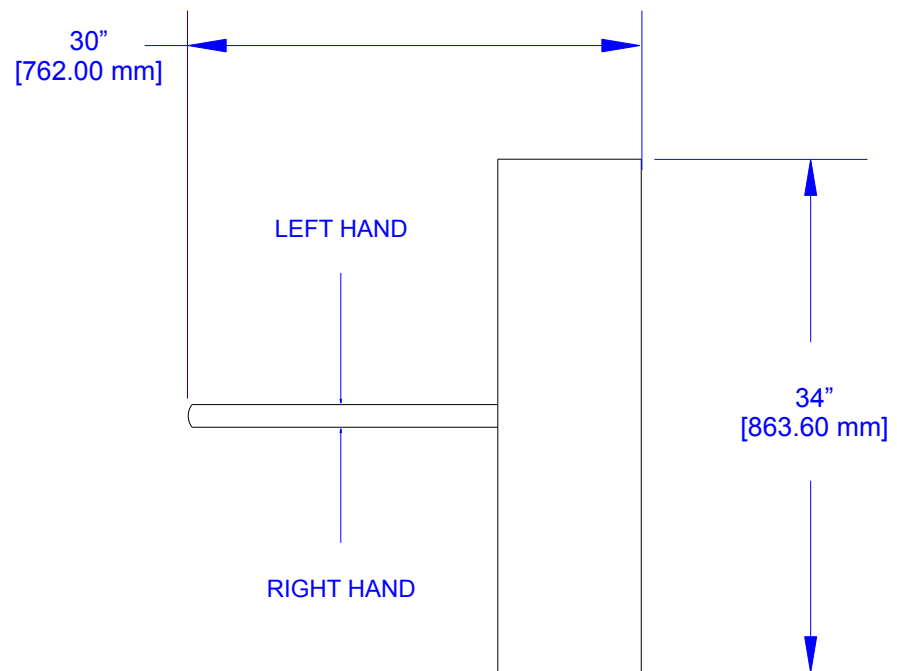

EDC/EDCX Standard

ALVARADO MFG CO

LEGEND

- | | <u>"A"</u> | <u>"B"</u> |
|--|-------------------|-------------------|
| 1) EDC/EDCX Standard Model | 27.0" [685.80 mm] | 13.5" [342.90 mm] |
| 2) EDC/EDCX Extended Model | 34.0" [863.60 mm] | 17.0" [431.80 mm] |
| 3)  = Anchoring Locations | | |
| 4)  = Conduit Opening Locations | | |