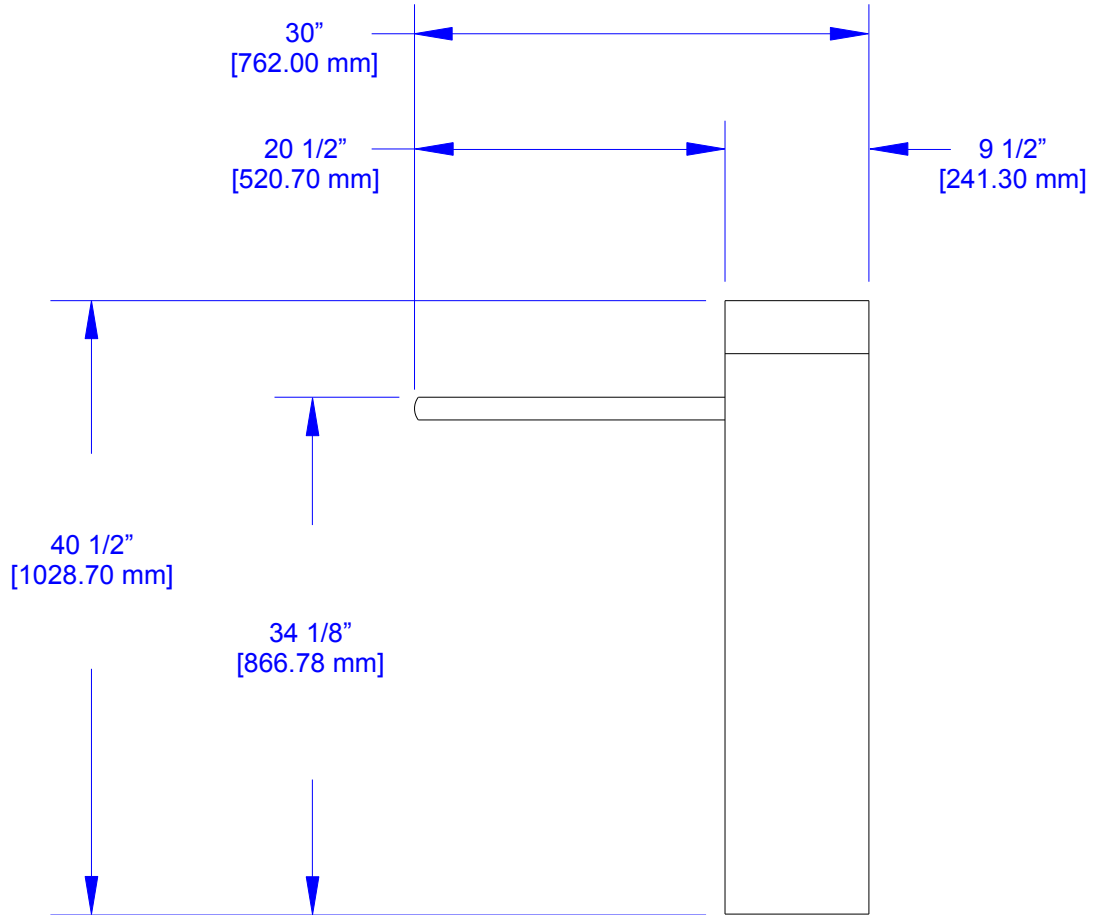

EDC/EDCX Standard

ALVARADO MFG CO

LEGEND

- | | <u>"A"</u> | <u>"B"</u> |
|--|-------------------|-------------------|
| 1) EDC/EDCX Standard Model | 27.0" [685.80 mm] | 13.5" [342.90 mm] |
| 2) EDC/EDCX Extended Model | 34.0" [863.60 mm] | 17.0" [431.80 mm] |
| 3)  = Anchoring Locations | | |
| 4)  = Conduit Opening Locations | | |