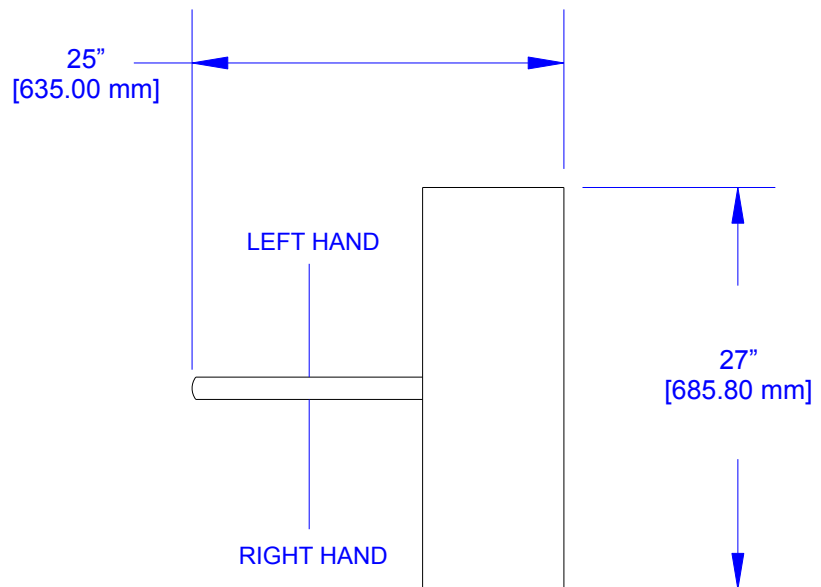

EDC/EDCX Standard

ALVARADO MFG CO

LEGEND

- | | <u>"A"</u> | <u>"B"</u> |
|--|-------------------|-------------------|
| 1) EDC/EDCX Standard Model | 27.0" [685.80 mm] | 13.5" [342.90 mm] |
| 2) EDC/EDCX Extended Model | 34.0" [863.60 mm] | 17.0" [431.80 mm] |
| 3)  = Anchoring Locations | | |
| 4)  = Conduit Opening Locations | | |