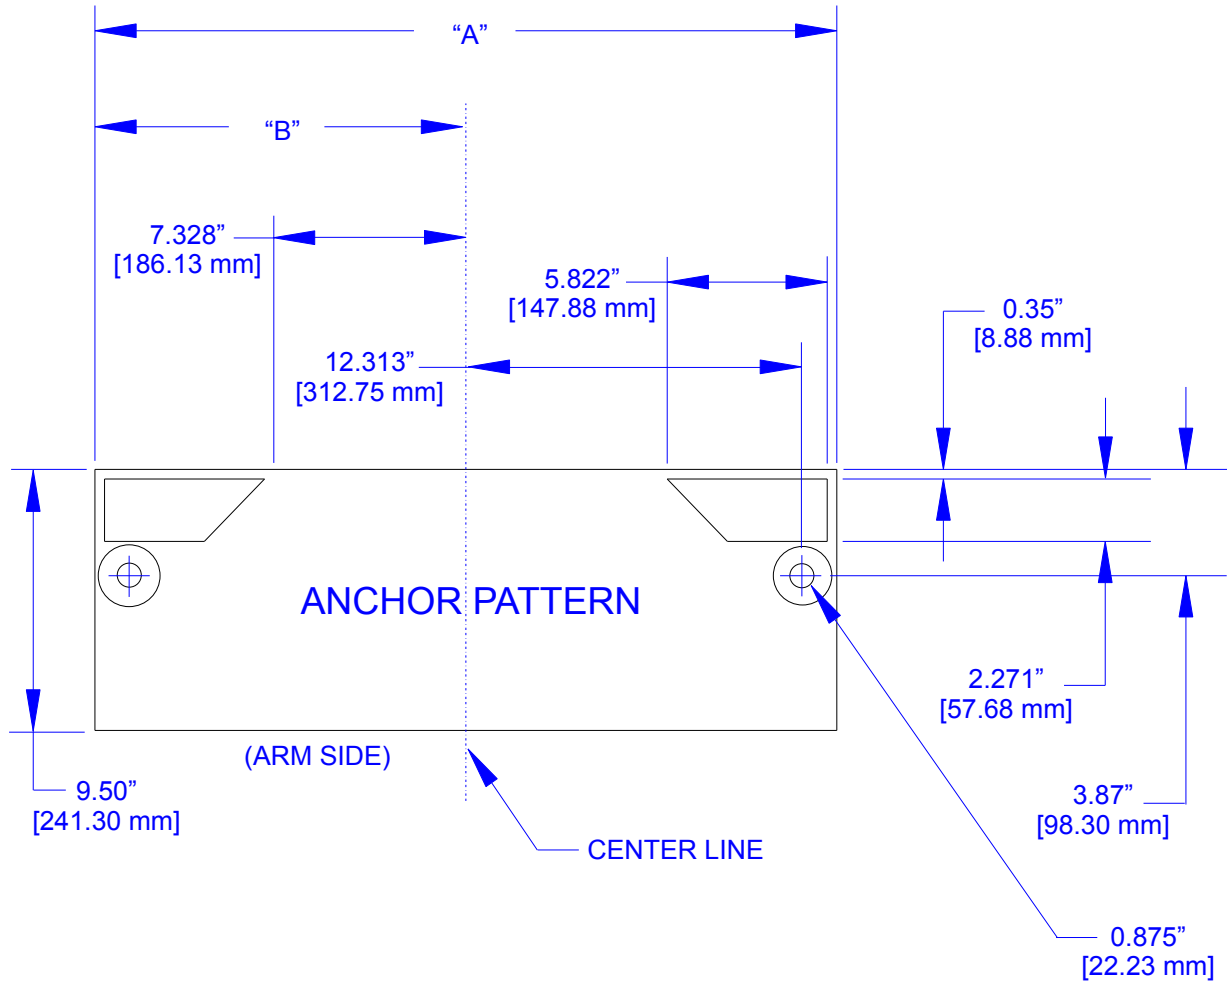

EDC/EDCX Standard

ALVARADO MFG CO

LEGEND

- | | <u>"A"</u> | <u>"B"</u> |
|--|-------------------|-------------------|
| 1) EDC/EDCX Standard Model | 27.0" [685.80 mm] | 13.5" [342.90 mm] |
| 2) EDC/EDCX Extended Model | 34.0" [863.60 mm] | 17.0" [431.80 mm] |
| 3)  = Anchoring Locations | | |
| 4)  = Conduit Opening Locations | | |