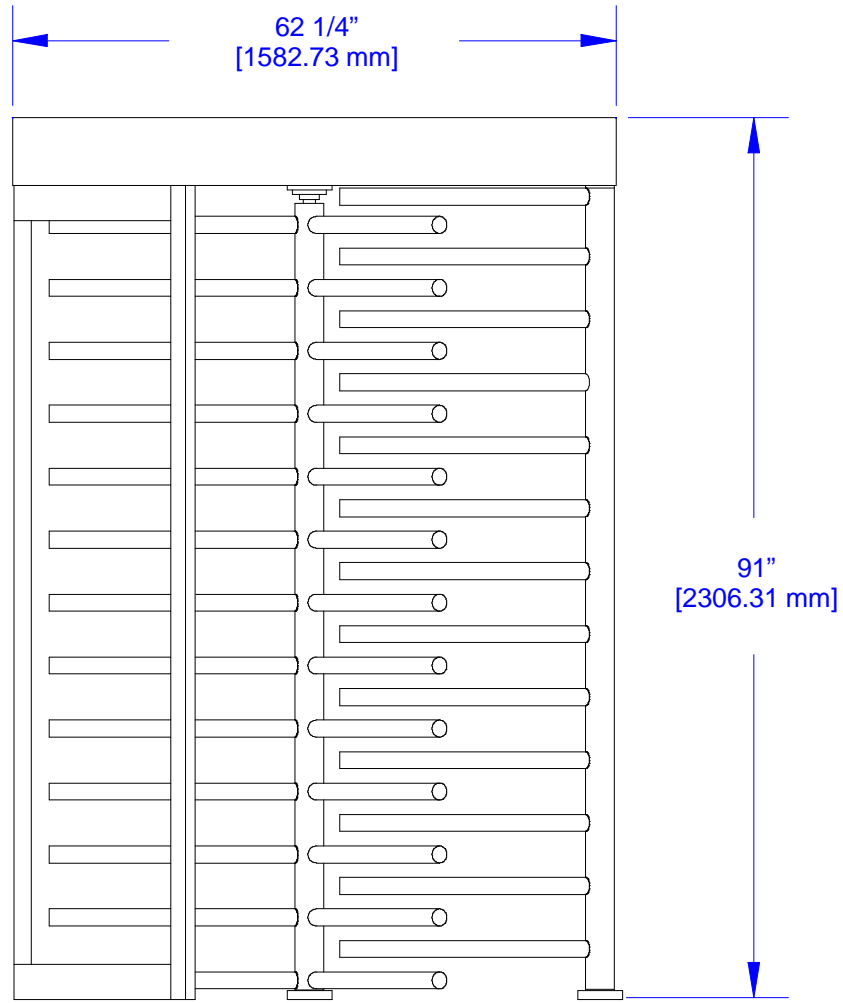

CLSTX

ALVARADO MFG CO

ELEVATION VIEW

PLAN VIEW

ANCHOR PATTERN

OV BASE / ROTO BASE