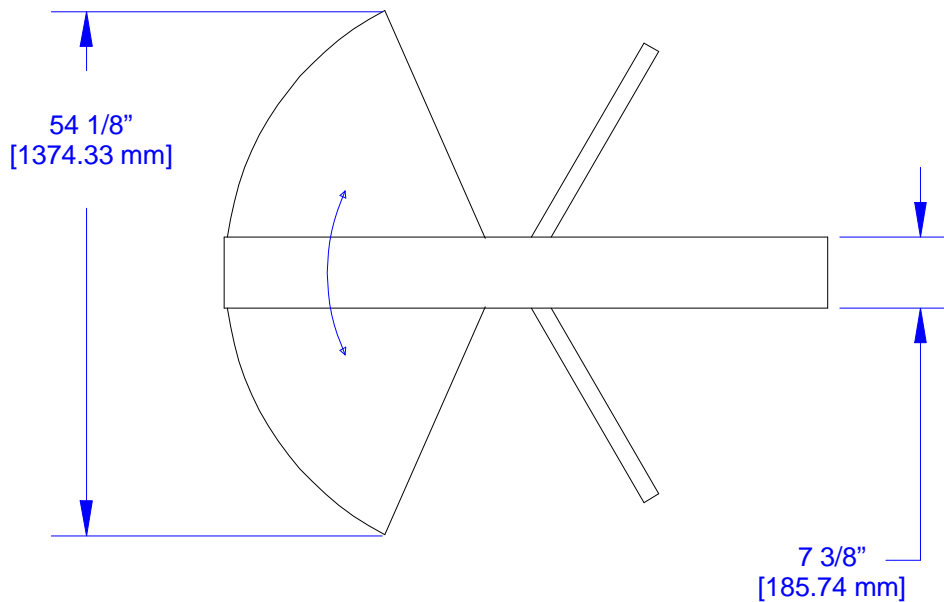

CLSTX

ALVARADO MFG CO

ELEVATION VIEW

PLAN VIEW

ANCHOR PATTERN

OV BASE / ROTO BASE