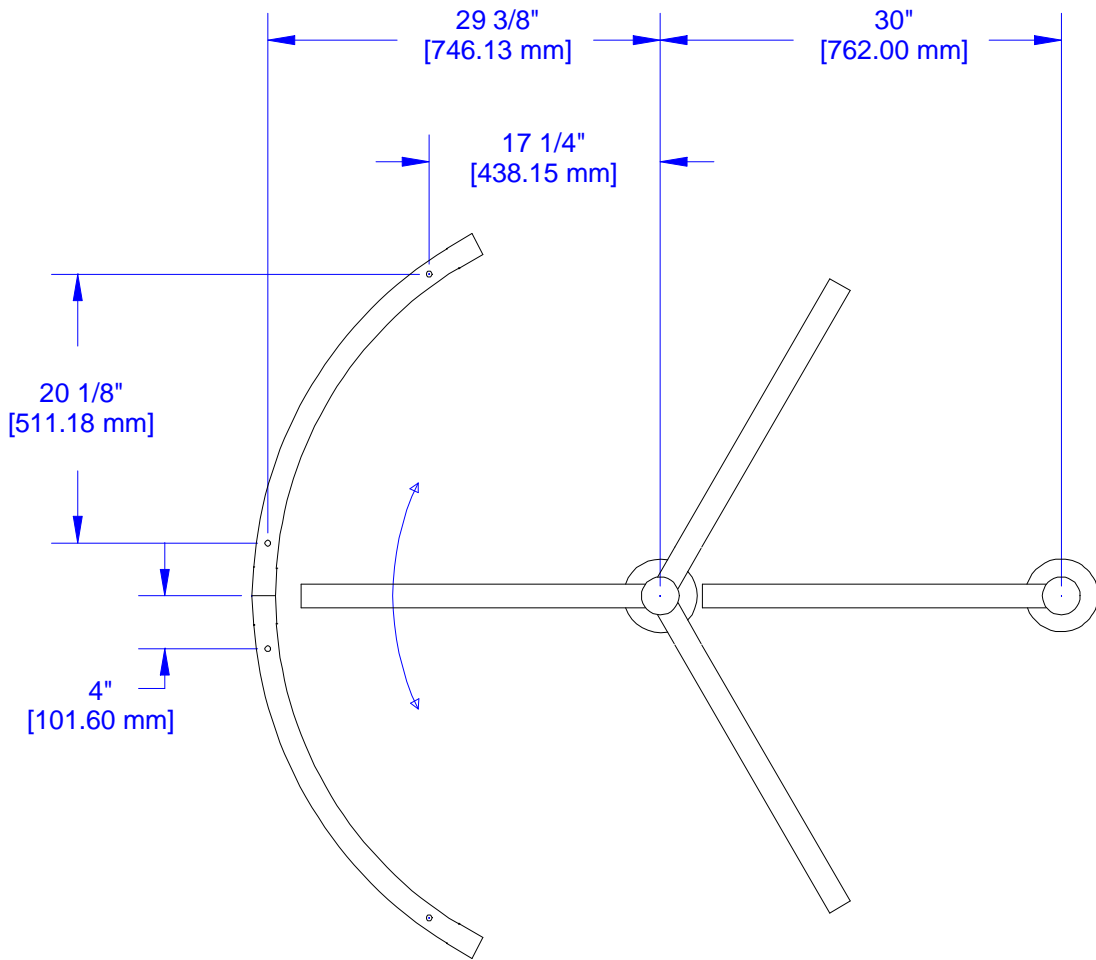

CLSTX

ALVARADO MFG CO

ELEVATION VIEW

PLAN VIEW

ANCHOR PATTERN

OV BASE / ROTO BASE