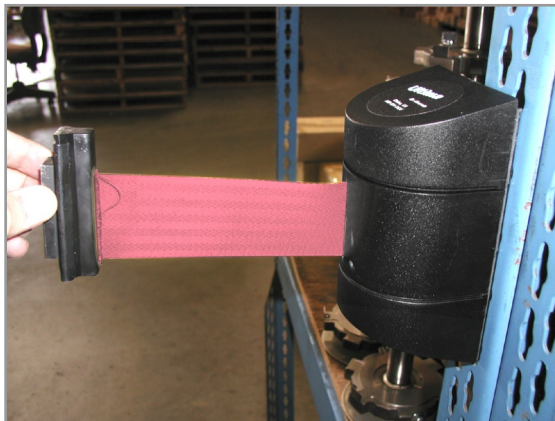

ULTIMA

SAFETY BARRICADE

Alvarado's Ultima was developed to address the specific concern for customer and personnel safety when merchandise is being stocked. The Ultima houses a retractable 12-foot belt that when extended, creates a temporary aisle closure.

The Ultima attaches to upright high-rack shelving found in most warehouse and home improvement stores. The unit can be moved quickly from aisle to aisle to create a temporary barrier.

Belt ends are available as magnetic or wire loop. Standard belt colors are yellow and red. The yellow belt includes the silk screened message shown above at no additional charge. Custom belt colors/messages are also available.

Ultima Features:

- Provides a cost-effective temporary safety barrier
- 12 foot retractable belt keeps customers out of aisles being restocked
- Available as shown, or with custom messages

ALVARADO