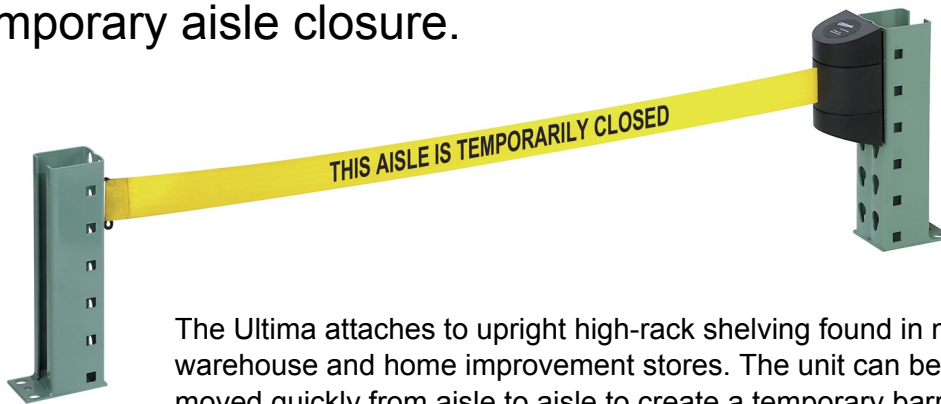

ULTIMA

SAFETY BARRICADE

Alvarado's Ultima was developed to address the specific concern for customer and personnel safety when merchandise is being stocked. The Ultima houses a retractable 12-foot belt that when extended, creates a temporary aisle closure.

The Ultima attaches to upright high-rack shelving found in most warehouse and home improvement stores. The unit can be moved quickly from aisle to aisle to create a temporary barrier.

Belt ends are available as magnetic or wire loop. Standard belt colors are yellow and red. The yellow belt includes the silk screened message shown above at no additional charge. Custom belt colors/messages are also available.

Ultima Features:

- Provides a cost-effective temporary safety barrier
- 12 foot retractable belt keeps customers out of aisles being restocked
- Available as shown, or with custom messages

ALVARADO