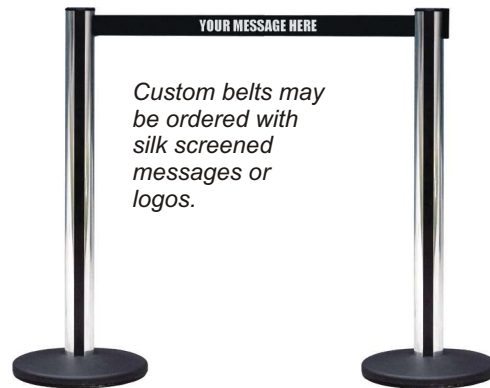

DESCRIPTION

PRODUCT NAME

Escort retractable belt products.

APPLICATIONS

Escort retractable belt stanchions provide portable pedestrian queuing for a wide variety of applications. Wall mount Escorts are also available.

PRODUCT FEATURES

Materials/Construction

- Posts are constructed from tempered T-5 continuous aluminum extrusion
- Four lengthwise grooves in each post contain laminated color trim strips
- Three-way locking belt attachment
- Heavy-duty belt head assembly
- Belt extends up to 7 feet
- Stanchions include a 14" diameter epoxy coated cast iron base weight with base cover
- Base weight includes attached non-marring rubber floor protection

Finishes/Colors

- Bright anodized post includes a bright chrome steel base cover
- Black anodized post features a scuff-resistant black plastic base cover
- Standard belt and matching trim strip colors are blue, red and black

PRODUCT SELECTION

Escort Retractable Belt Stanchion - Free standing portable queuing stanchion. Includes 7 foot retractable belt.

Escort Receiver-Only Stanchion - Free standing portable stanchion without retractable belt. Allows connection of up to four belts.

Escort Wall Mount - Includes mounting hardware plus wall receiver.

ESCORT OPTIONS

Belts - Custom belt colors, messages and logos are available.