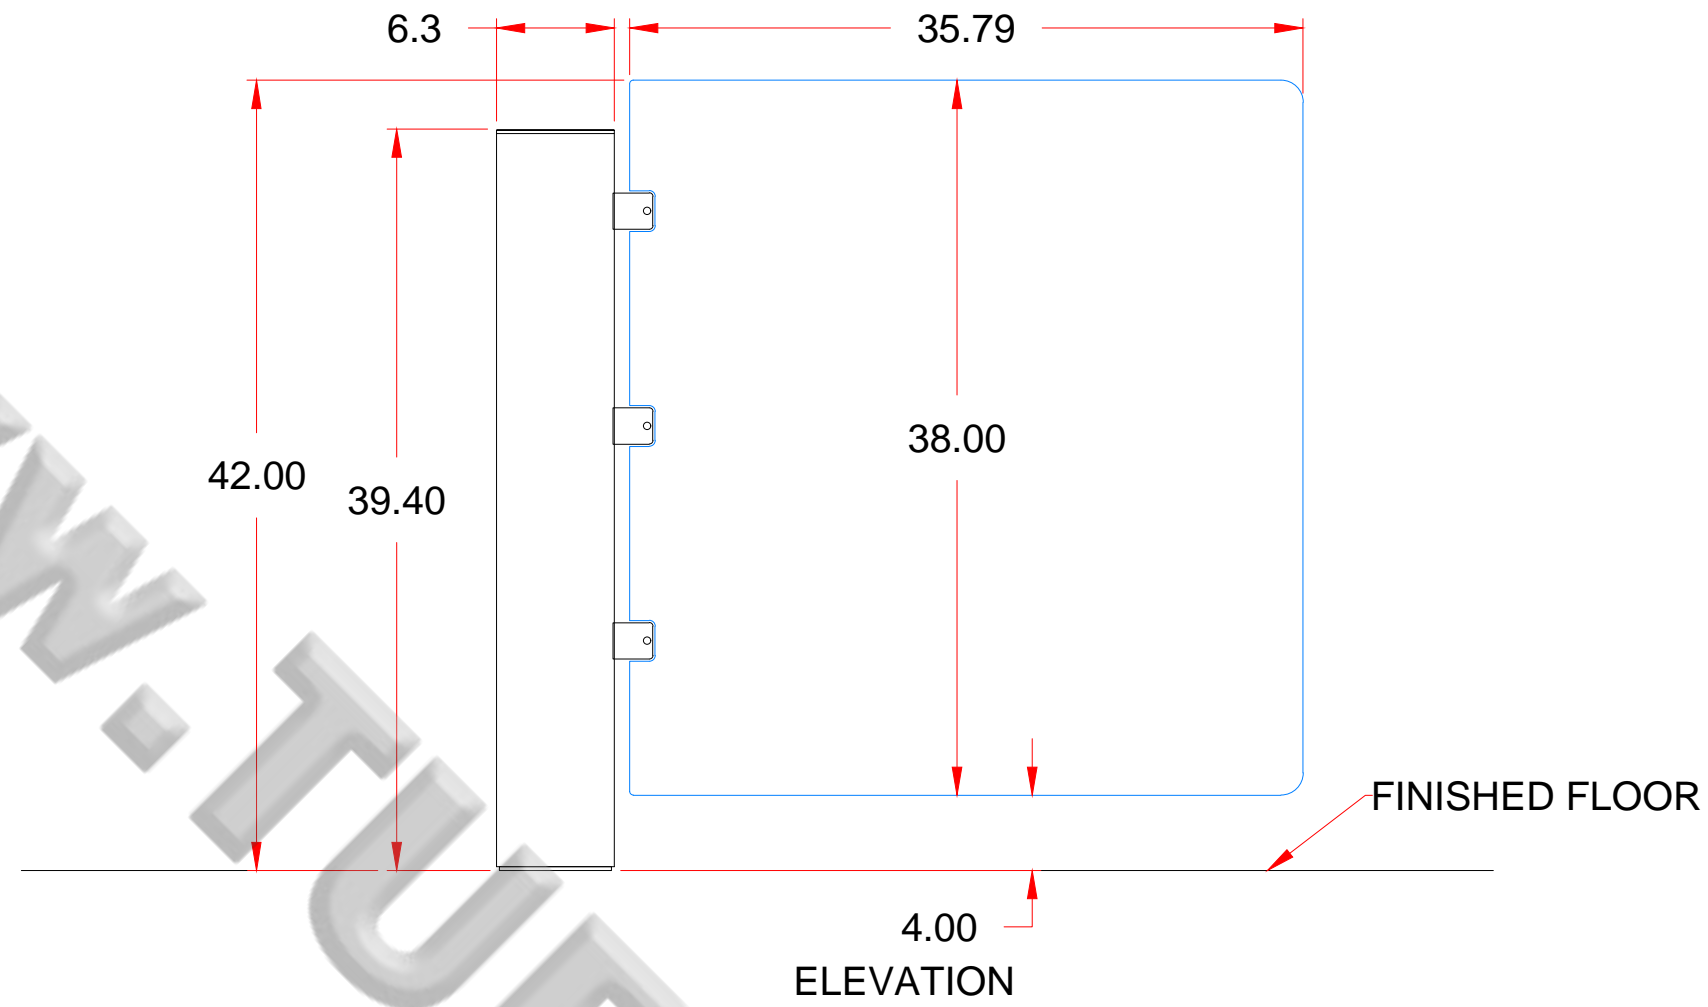

* DIMENSIONS MAY VARY IN ACTUAL INSTALLATION - FABRICATION CHANGES RESERVED *

FIRST DRAWN	BY
12/06/18	CP
REVISED	BY

WWW.TURNSTILES.US

8641 South Warhawk Rd. Conifer, CO 80433
Patrick McAllister Tel: 303-670-1099

COPYRIGHT © TURNSTILES.US
Copyright © Turnstiles.us All rights reserved. Reproduction or translation of this work without the express written permission of TURNSTILES.us is unlawful and is an infringement of intellectual property belonging to TURNSTILES.us. All drawings and/or designs are restricted for use exclusively with a purchase, installation, and/or support from Turnstiles.us. Any other use of these materials is a violation of copyright law. Request for additional information should be addressed to the Legal Department, Turnstiles.us.

Equipment Location Detail

SPARKS PHILADELPHIA, PA MPS-122 CUSTOM PANE SIZE	
DWG	121718 SPARKS ELD
DATE	12 / 17 / 18
SCALE =	< >
SHEET - 1 OF 1	

AUTHORIZED SIGNATURE: _____ DATE: ___ / ___ / ___