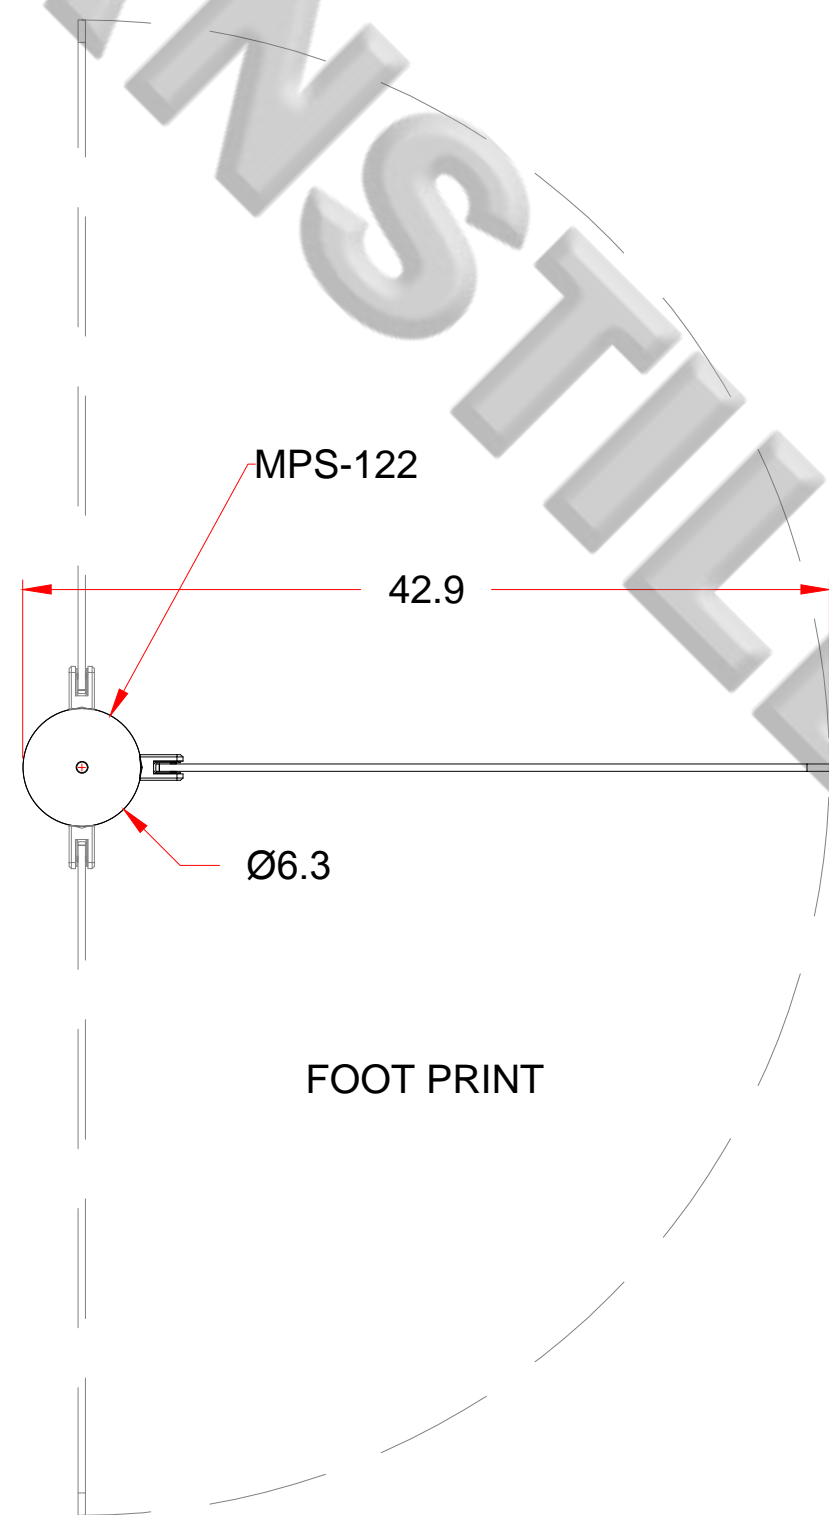

* DIMENSIONS MAY VARY IN ACTUAL INSTALLATION - FABRICATION CHANGES RESERVED *

FIRST DRAWN	BY
12/06/18	CP
REVISED	BY

WWW.TURNSTILES.US

8641 South Warhawk Rd. Conifer, CO 80433
 Patrick McAllister Tel: 303-670-1099

Equipment Location Detail

SPARKS PHILADELPHIA, PA MPS-122 CUSTOM PANE SIZE	
DWG	121718 SPARKS ELD
DATE	12 / 17 / 18
SCALE =	< >
SHEET - 1 OF 1	

AUTHORIZED SIGNATURE: _____ DATE: ___ / ___ / ___